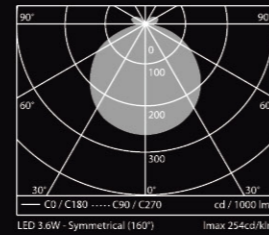

BLOCK SERIES-GAMUT (VL-6005)

Waterproof in-ground lights for MONO & R.G.B mixing LED PCB type

Fixture height	100mm
Beam angle	Whole light output
Luminous flux [lm]	63 [lm]
Protection Class	IP67
Certification	KS C 7713 _ LED 경관등

Description

기존 지중 매입 시선유도등과 달리 TRIM RING을 없애 시각형의 심플한 BLOCK-GAMUT는 유백색 커버를 통해 은은하면서 부드러운 빛 연출로 보행자에게 안락함을 줄 수 있는 제품이다. 또한 개별적으로 서브 콘트롤러 내장이 가능해서, 다양한 색상과 디밍 연출로 산책로, 육교, 교량 등에 쾌적하고 편안한 분위기의 빛의 환경을 제공할 것이다. 실리콘 가스켓의 완벽한 설계를 통해 방열, 방습을 해결하여, 온도와 습기에 취약한 엘이디 소자를 보호하고 있는 조명기구이다.

CLASS III 0,95kg

MODEL	CODE NO.	LAMP	BASE	INPUT	lm/cd
BLOCK GAMUT 블럭-가머트	6005-P3.6	LED 3.6W	PCB	DC 24V	63[lm]

- **Material :** Body_ aluminum die casting. Diffuser_ 15mm toughened anti UV satin polycarbonate. Decoration cover_ stainless steel plate. Heat sink_ aluminum die casting. Housing_ stainless steel pipe. Gasket and seals_ silicone rubber. Fixings_ stainless steel screws.
- **Finishing :** Mechanical and chemical anticorrosion treatment; AKZONOBEL, Polyester, UV resistant, exterior paint system, thermally cured at 200 °C
- **Adjustment :** Fixed lighting fixture
- **Power :** Electronic power supply unite excluded
- **Input Voltage :** DC 24V
- **Control Gear :** Sub-controller included (Request on external sub-controller)
- **Options :** Remote divers on request (Dimming, color change)
  Cable lengths on request
- **Paint Color :** Dark gray painted (Standard) / Another paint color on request

Energy Saving
82%
LED 3.6W vs Halogen 20W